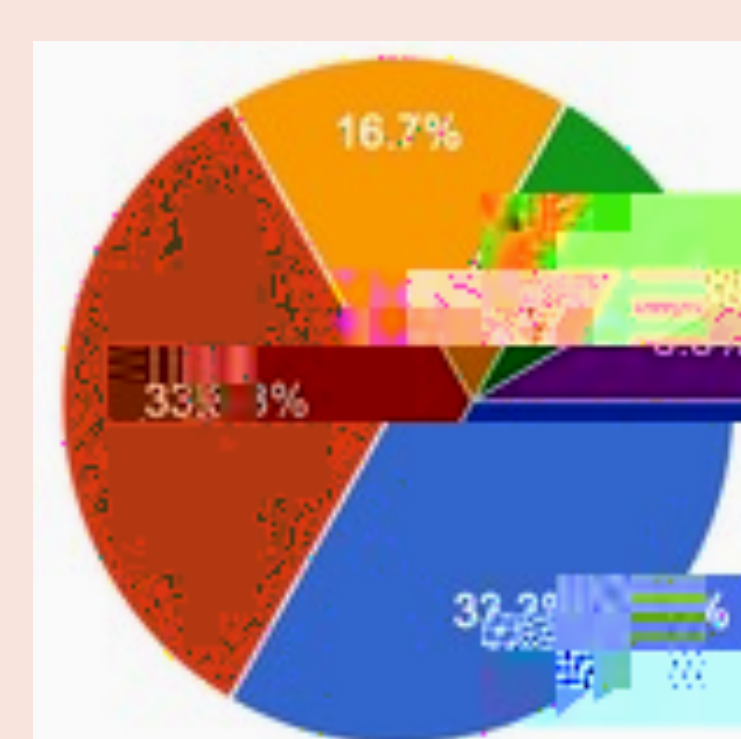

# STUDENT

On average, students have 3.1 one-on-one work peers outside of class.

How do you feel about your experience in the UAF Social Work program?